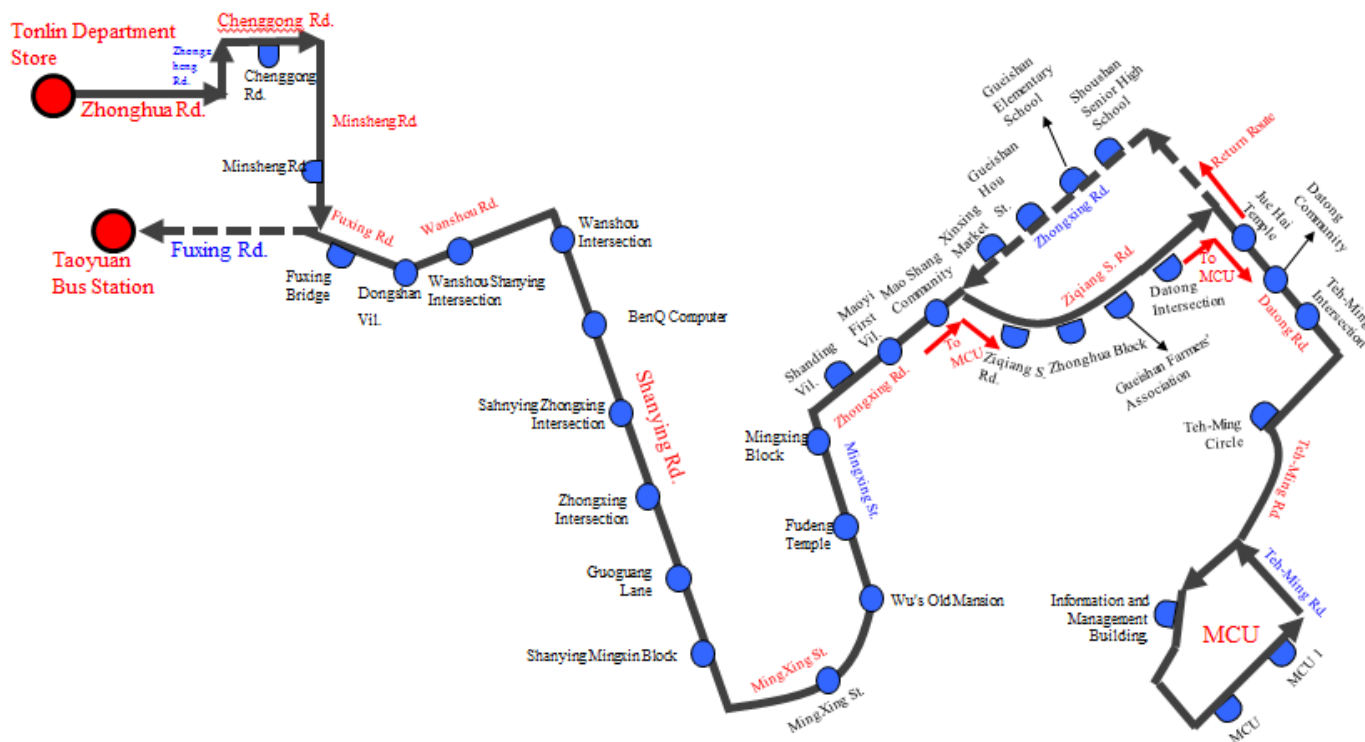

Zhonghe, Tucheng, and Sanxia Route Direct Bus (Return Bus):

MCU Taoyuan Campus → Zhonghe MRT Jingan Station

Route	MCU Taoyuan Campus → Bus Stop next to National Taipei University → Yongning MRT Station → Tucheng MRT Station → Zhonghe MRT Jingan Station			
Bus Schedule				
MCU Taoyuan Campus	Bus Stop next to National Taipei University	Yongning MRT Station	Tucheng MRT Station	Zhonghe MRT Jingan Station
17:10				
Notes	<p>1. Those who wish to take the bus should arrive 5 minutes prior to the reference time.</p> <p>2. Bus Stops: Zhonghe MRT Jingan Station (to MCU Taoyuan Campus); Design Building on Taoyuan Campus (Return Bus)</p> <p>3. There will be no buses on University holidays (including winter and summer vacation).</p> <p>4. Ticket fare: One-way ticket: 40 NTD to Zhonghe and 30NTD to Tucheng (Please directly go to Taoyuan General Affairs Section to buy tickets during the period from Monday to Friday, 08:20~16:40.)</p> <p>5. If the bus is late for more than 15 minutes or regarding any problem, please contact (02)2212-8181, Yi-Tai Transportation Company LTD.</p>			

TAOYUAN PRIVATE PASSENGER BUS: No.137

Route	Tonlin Department → Hou Street → Taoyuan Campus → Hou Street → Taoyuan Station
-------	--

Taoyuan Bus 137 Route "Taoyuan-MCU" City Bus Map

Hours of operation for Route 137 bus: Weekdays from 05:45 to 22:20; holidays from 06:00 to 22:20; bus interval of 15 to 25 minutes. Any problem, please contact (03)361-8365, (03)361-9588, Taoyuan Bus Station.

Bus Schedule for Taoyuan Bus 【209A】 Route "Lu-Guang 2nd Village-Taoyuan MRT Shanbi Station"

Depart from Guishan	Notes	Depart from Shanbi Station	Notes
12:00	209A(Stops at MCU)	06:40	209A(Stops at MCU)
13:00	209A(Stops at MCU)	07:40	209A(Stops at MCU)
16:00	209A(Stops at MCU)	08:30	209A(Stops at MCU)
17:00	209A(Stops at MCU)	10:40	209A(Stops at MCU)
18:00	209A(Stops at MCU)	11:10	209A(Stops at MCU)