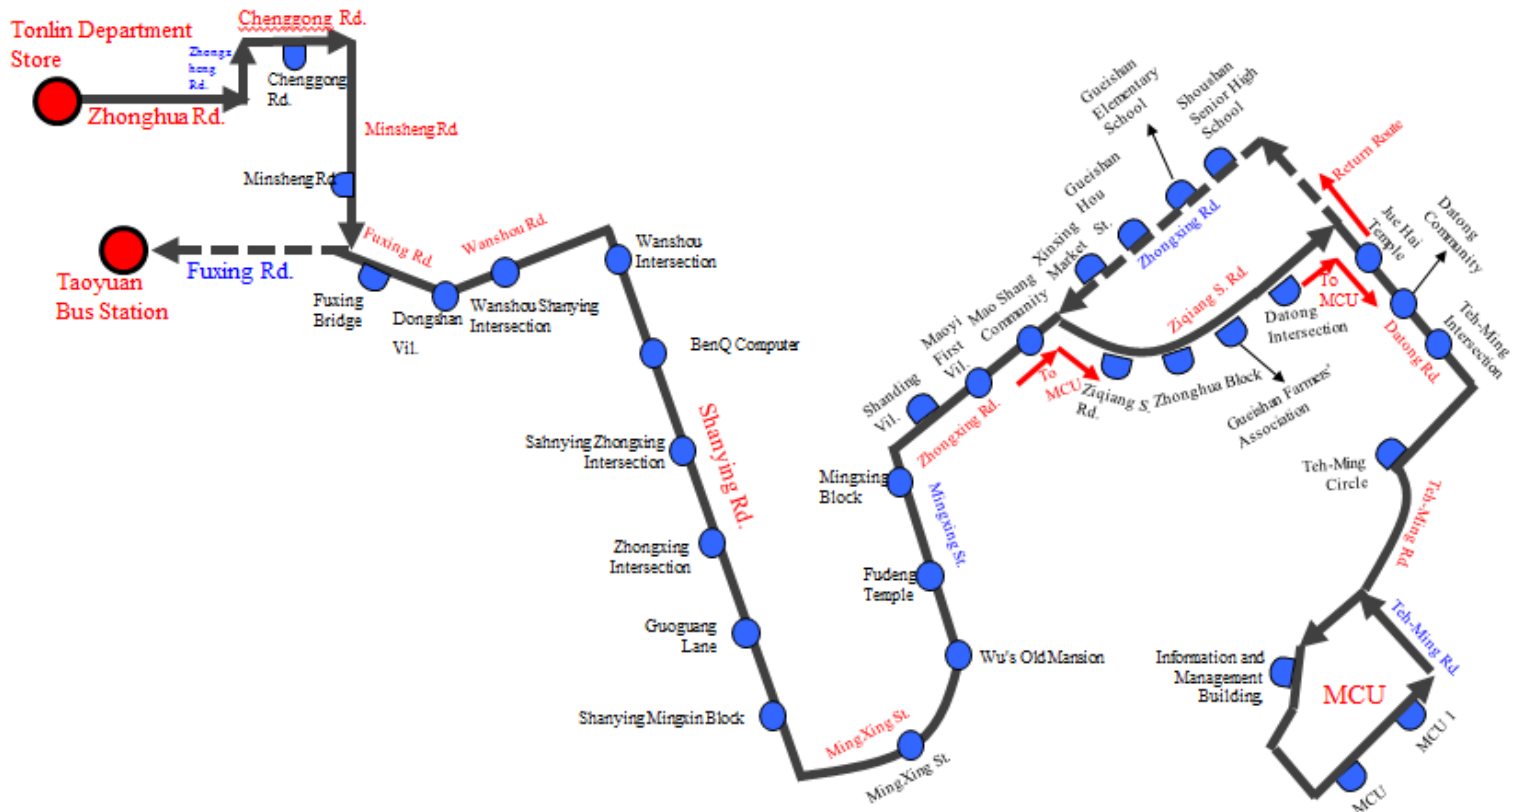

Taoyuan Bus 137 Route "Taoyuan-MCU" City Bus Map

Hours of operation for Route 137 bus: Weekdays from 05:45 to 22:20; holidays from 06:00 to 22:20;
bus interval of 15 to 25 minutes

Any problem, please contact (03)361-8365, (03)361-9588, Taoyuan Bus Station.

General Affairs Section of Taoyuan Campus Administration Ms. Wu, Hui-Zi Ext.3732