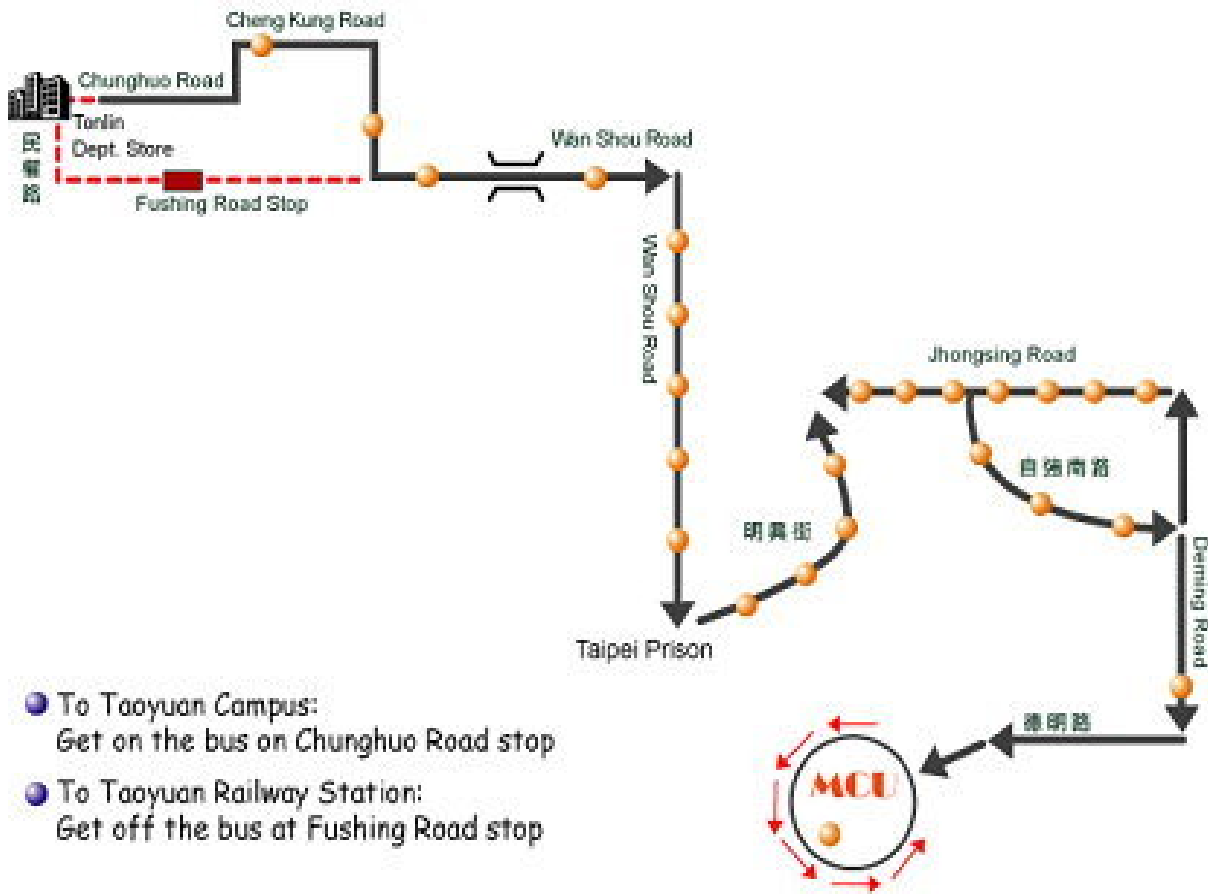

>>Taoyuan Bus No.137

No.137 bus for Taoyuan city and Campus

- To Taoyuan Campus:
  Get on the bus on Chunghua Road stop
- To Taoyuan Railway Station:
  Get off the bus at Fushing Road stop

Route	TONLIN DEPARTMENT → HOU STREET → TAOYUAN CAMPUS → HOU STREET → TAOYUAN STATION